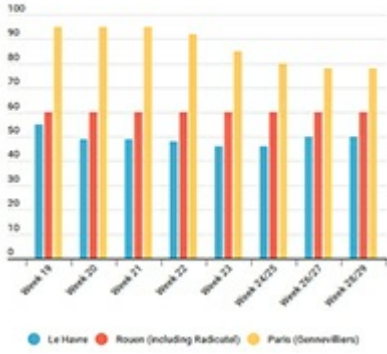

Maritime indicators

- HAROPA PORT -
Published on 18 June 2020

Maritime container service rate*: 97%

Maritime container service rate
Weekly indicator

Occupancy rate of storage areas on the container terminals of the Seine axis

› Le Havre 50%

URL of the page: <https://push.haropaport.com/en/maritime-indicators>

- › Rouen (including Radicate) **60%**
- › Paris (Gennevilliers) **78%**

Occupancy rate of storage areas on the container terminals of the Seine axis
Bi-monthly indicators