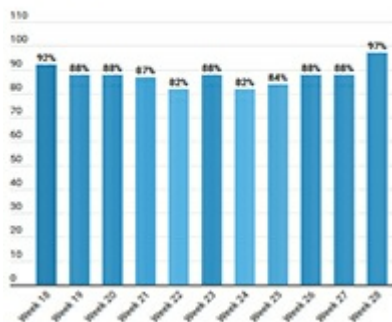

Maritime indicators

- HAROPA PORT -
Published on 18 June 2020

Maritime container service rate*: 97%

Maritime container service rate
Weekly indicator

Occupancy rate of storage areas on the container terminals of the Seine axis

› Le Havre 50%

URL of the page: <https://push.haropaport.com/en/maritime-indicators>

- › Rouen (including Radicate) **60%**
- › Paris (Gennevilliers) **78%**

Occupancy rate of storage areas on the container terminals of the Seine axis
Bi-monthly indicators